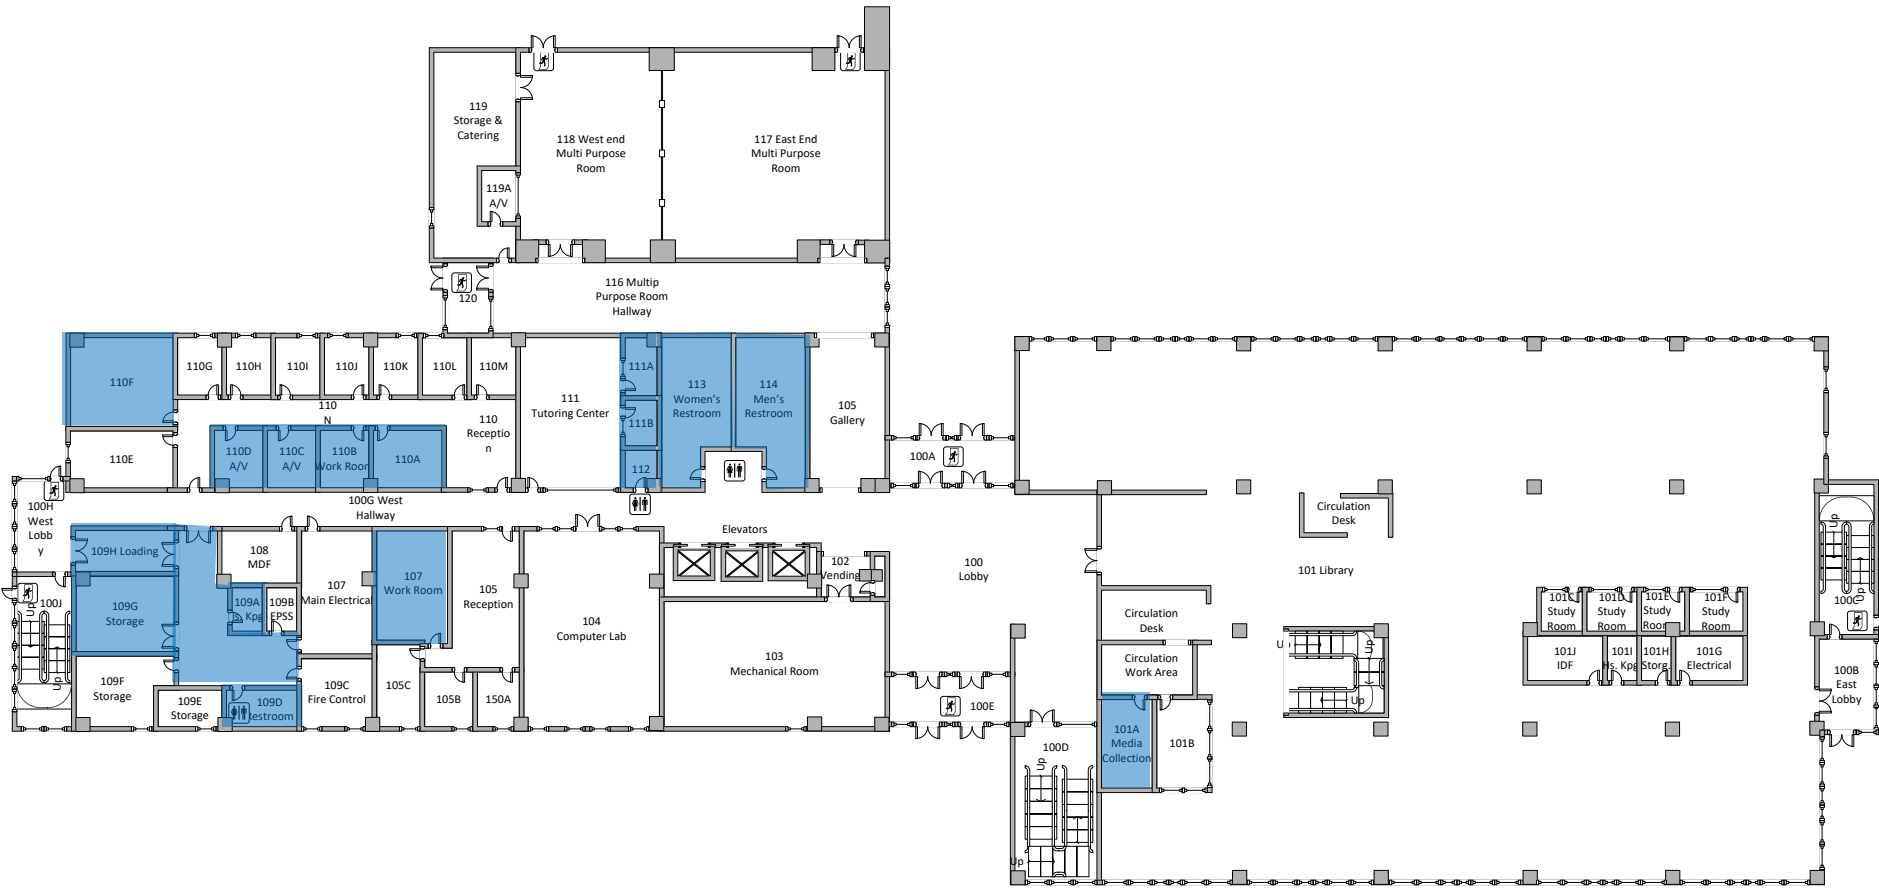

The following maps indicate all the rooms in each building that have been designated as shelter-in-place locations. Please take a few minutes to identify the shelter-in-place rooms closest to where you are typically located.

The image to the right is on the name-plate of every door that has been identified as a shelter-in-place location.

1st Floor Founders Hall

Shelter-In-Place Locations

2nd Floor Founders Hall

Shelter-In-Place Locations

3rd Floor Founders Hall

Shelter-In-Place Locations

1st Floor Warrior Hall

Shelter-In-Place Locations

2nd Floor Warrior Hall

Shelter-In-Place Locations

3rd Floor Warrior Hall

Shelter-In-Place Locations