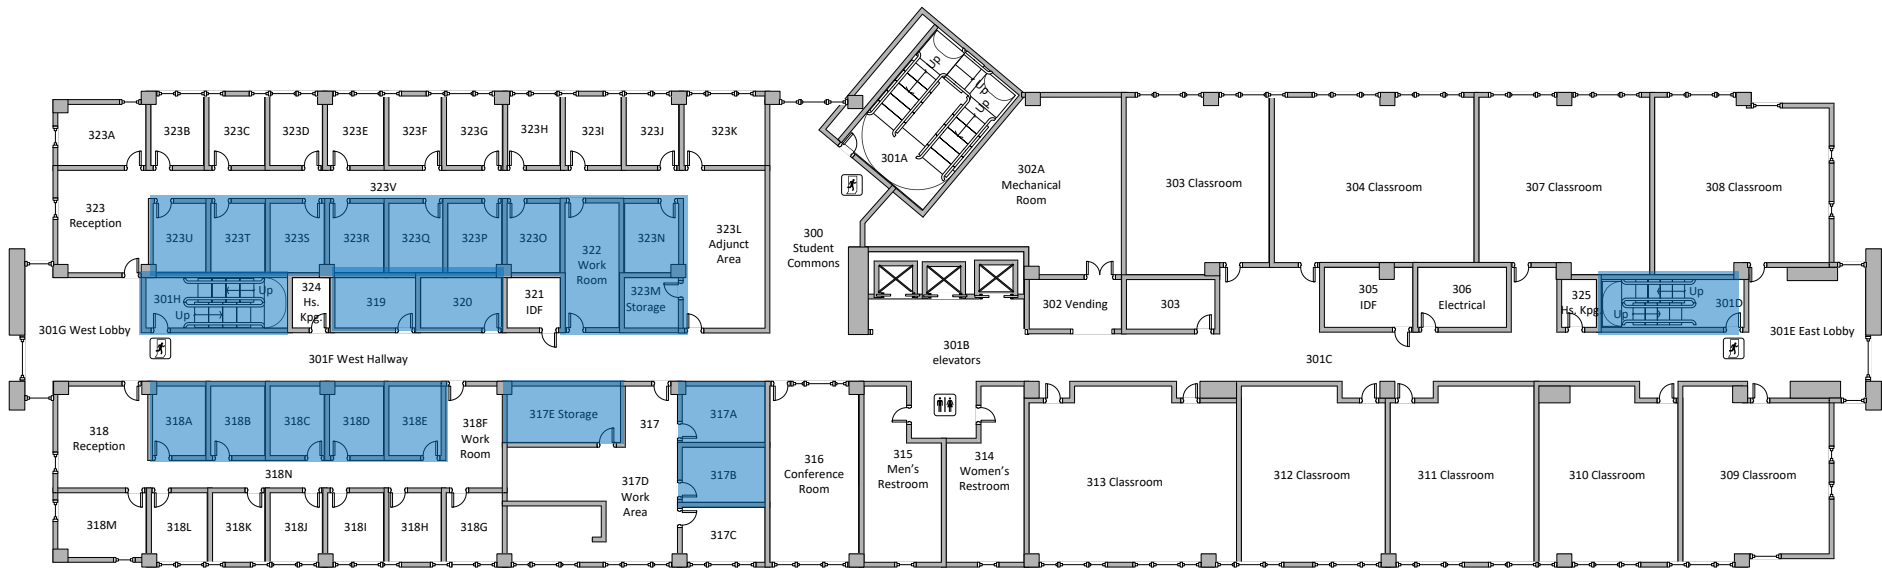

3rd Floor Founders Hall