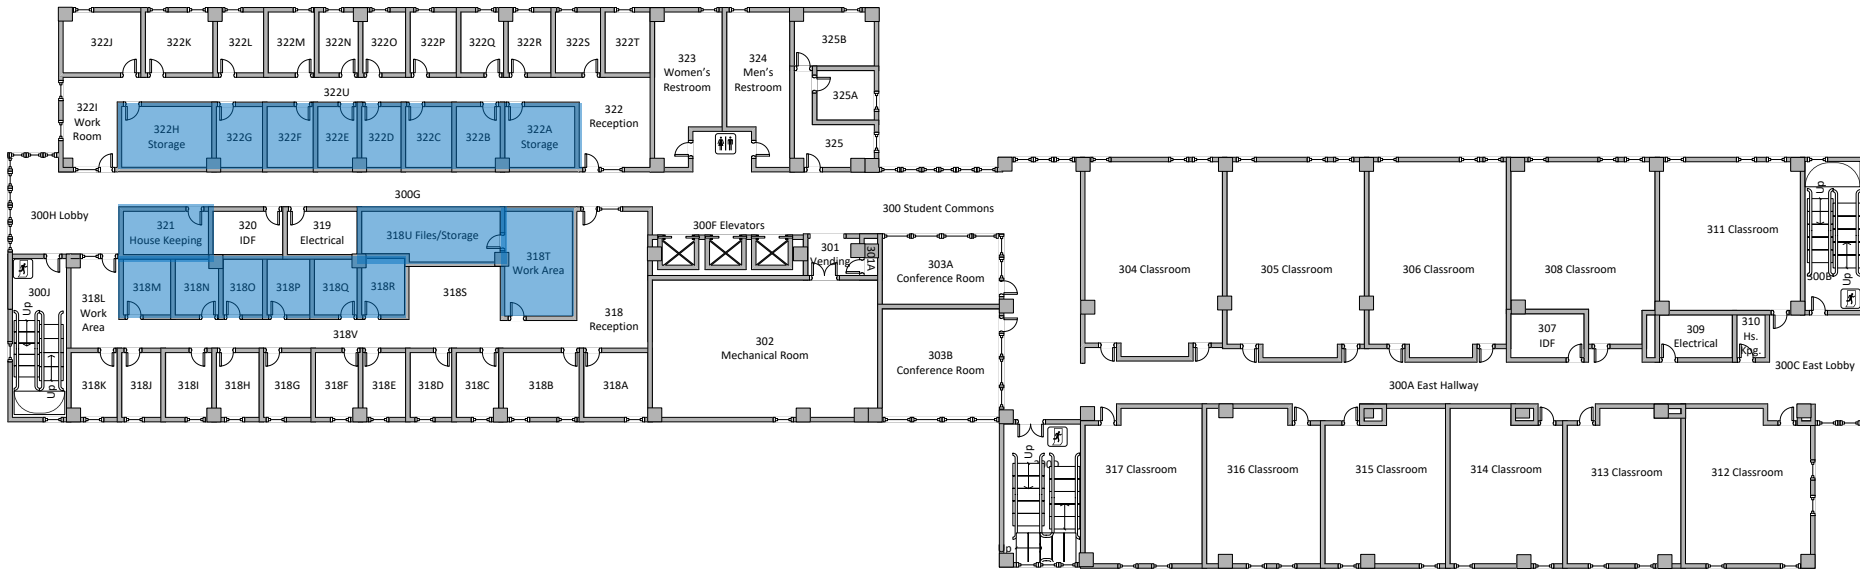

The image to the right is on the name-plate of every door that has been identified as a shelter-in-place location.

1st Floor Founders Hall

Shelter-In-Place Locations

2nd Floor Founders Hall

Shelter-In-Place Locations

3rd Floor Founders Hall

Shelter-In-Place Locations

1st Floor Warrior Hall

Shelter-In-Place Locations

2nd Floor Warrior Hall

Shelter-In-Place Locations

3rd Floor Warrior Hall

Shelter-In-Place Locations

4th Floor Warrior Hall

Shelter-In-Place Locations

1st Floor Beck Family Heritage Hall

Shelter-In-Place Locations

2nd Floor Beck Family Heritage Hall

Shelter-In-Place Locations

3rd Floor Beck Family Heritage Hall