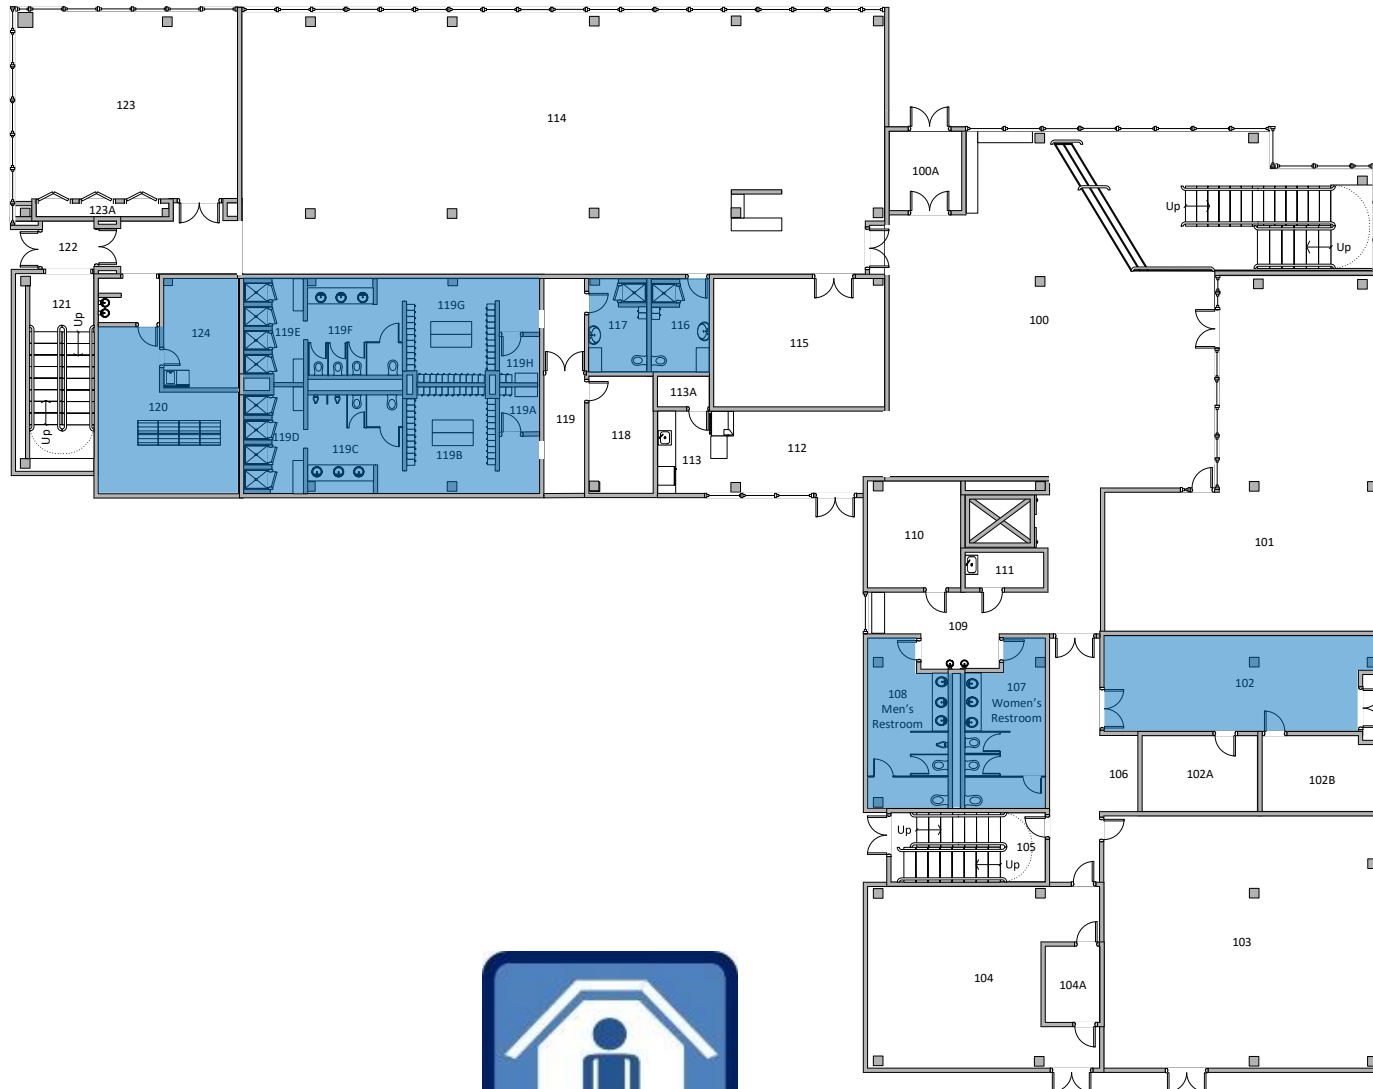

The following maps indicate all the rooms in each building that have been designated as shelter-in-place locations. Please take a few minutes to identify the shelter-in-place rooms closest to where you are typically located.

The image to the right is on the name-plate of every door that has been identified as a shelter-in-place location.

1st Floor Founders Hall

Shelter-In-Place Locations

2nd Floor Founders Hall

Shelter-In-Place Locations

3rd Floor Founders Hall

Shelter-In-Place Locations

1st Floor Warrior Hall

Shelter-In-Place Locations

2nd Floor Warrior Hall

Shelter-In-Place Locations

3rd Floor Warrior Hall

Shelter-In-Place Locations

4th Floor Warrior Hall

Shelter-In-Place Locations

1st Floor Beck Family Heritage Hall

Shelter-In-Place Locations

2nd Floor Beck Family Heritage Hall

Shelter-In-Place Locations

3rd Floor Beck Family Heritage Hall