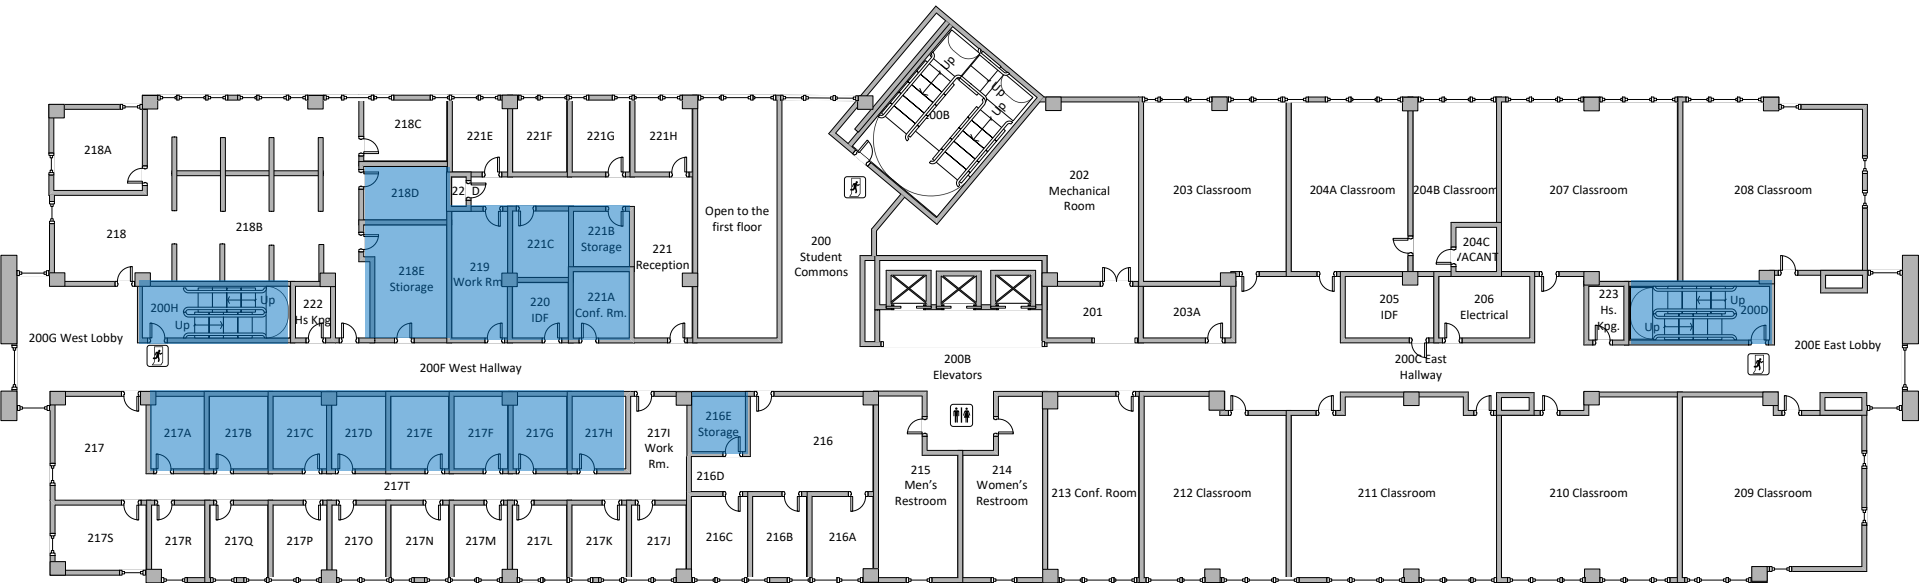

The following maps indicate all the rooms in each building that have been designated as shelter-in-place locations. Please take a few minutes to identify the shelter-in-place rooms closest to where you are typically located.

The image to the right is on the name-plate of every door that has been identified as a shelter-in-place location.

1st Floor Founders Hall

Shelter-In-Place Locations

2nd Floor Founders Hall

Shelter-In-Place Locations